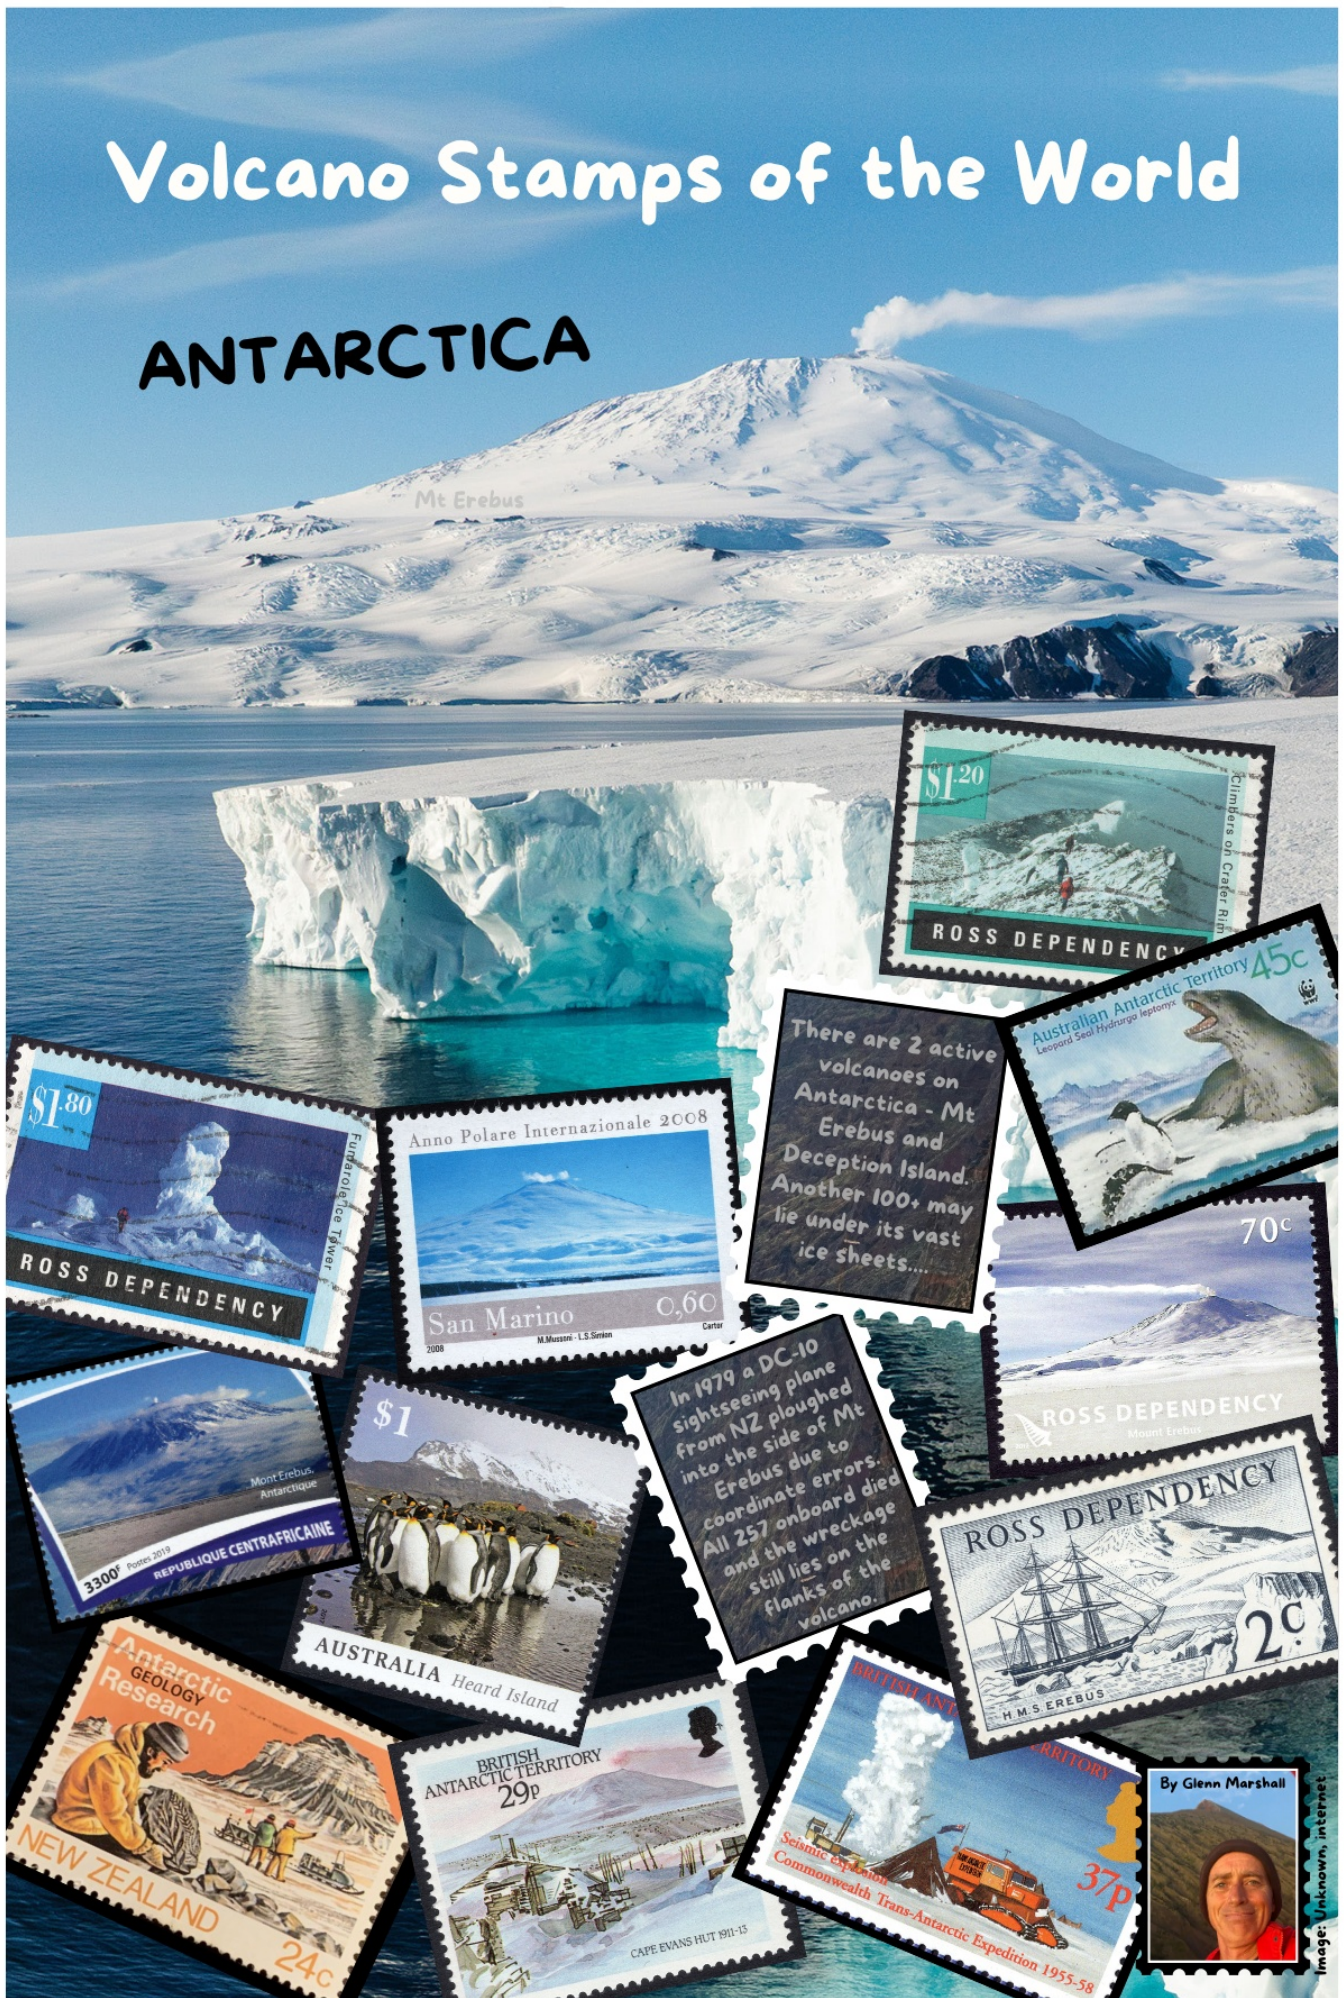

Volcano Stamps of the World

ANTARCTICA

There are 2 active volcanoes on Antarctica - Mt Erebus and Deception Island. Another 100+ may lie under its vast ice sheets....

In 1979 a DC-10 sightseeing plane from NZ ploughed into the side of Mt Erebus due to coordinate errors. All 257 onboard died and the wreckage still lies on the flanks of the volcano.

Image: Unknown, internet